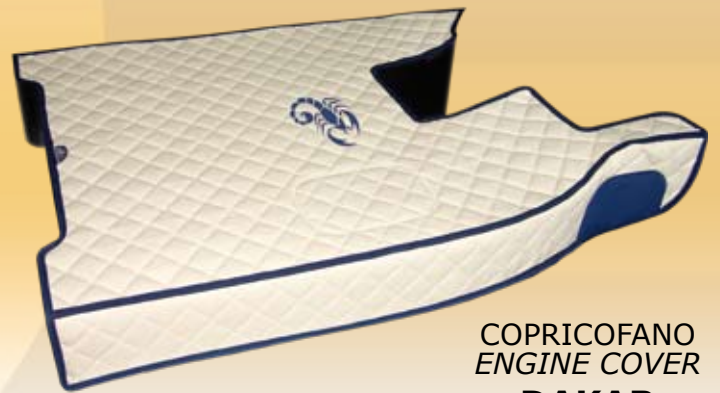

INTERIOR STYLING

KIT CABINA COMPLETA PER CAMION
COMPLETE CABIN KIT FOR TRUCKS

Modelli con brevetto europeo
Models with european patent

2 COPRISEDILI
2 SEAT COVERS
**EXTREME
PROFESSIONAL**

COPRICRUSCOTTO
DASHBOARD COVER
THERMIC